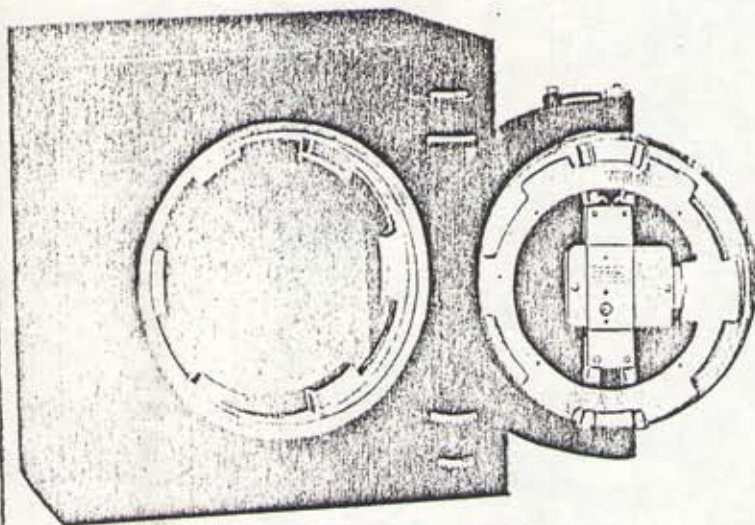

Over 20,000 York 400 Line Chests Are Today Protecting Millions of Dollars

CLOSED VIEW
Showing Formidable Exterior Appearance

OPEN VIEW
Showing Double Relocking Bolts

OPEN VIEW
Showing Massive Door and Interlocking Lugs

DIMENSIONS

No.	OUTSIDE			Overall Depth	INSIDE			Clear Door Opening	Metal Thickness		Door Overall	Cubic Inch Capacity	Approx. Shipping Weight
	High	Wide	Deep		High	Wide	Deep		Walls	Door			
480 ✓	14"	14 1/2"	14 15/16"	18 1/16"	12"	12 1/2"	10 3/16"	9 5/16"	1"	1 1/2"	4 7/16"	1547	480
485	18"	20"	14 15/16"	18 7/16"	16"	18"	10 3/16"	9 5/16"	1"	1 1/2"	4 7/16"	2970	685
486	20"	20"	15 1/2"	19"	18"	18"	11 1/16"	12 5/16"	1"	1 3/4"	4 7/16"	3584	750
487	20"	24"	24 1/2"	27 1/2"	18"	22"	19 3/16"	13 13/16"	1"	1 1/2"	4 7/16"	7748	1175
488	30"	24"	24"	27 1/2"	28"	22"	19 3/16"	13 13/16"	1"	1 3/4"	4 7/16"	12051	1500
456	32"	32"	30"	34 13/16"	30"	30"	24 13/16"	21 1/16"	1"	1 11/16"	5 3/8"	22331	2100