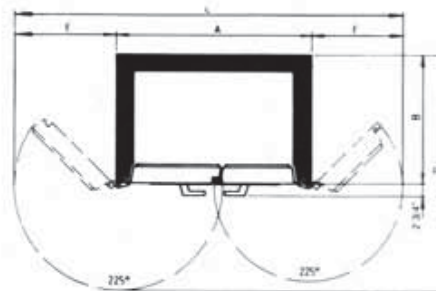

Kaso combines strength with beauty

**AK Document Firesafes
1 1/2 Hour Official Label**

KASO

DIMENSIONS AND WEIGHTS

MODEL	Outer dimensions			Inside dimensions			Door thickness	Wall thickness	No of shelves	Cubic Inch capacity	Approximate Weight LBS.
	h.	w.	d.	h.	w.	d.					
AKK 220 Document safe	21 5/8"	27"	23 5/8"	13 3/4"	19 1/8"	14 13/32"	5"	3 15/16"	1	3782	395
AKK 225 Document safe	29 1/2"	27"	23 5/8"	21 5/8"	19 1/8"	14 13/32"	5"	3 15/16"	2	5918	525
AKK 230 Document safe	43 5/16"	27"	23 5/8"	35 7/16"	19 1/8"	14 13/32"	5"	3 15/16"	3	9762	840
AKK 240 Document safe	53 1/8"	31 11/16"	25 3/8"	45 1/4"	23 13/16"	16 3/16"	5"	3 15/16"	3	17388	1280
AKK 250 Document safe	66 15/16"	31 11/16"	25 3/16"	59 1/16"	23 13/16"	16 3/16"	5"	3 15/11"	5	22757	1700
AKK 260 Document safe	80 11/16"	35 7/16"	29 1/8"	72 7/8"	27 9/16"	19 15/16"	5"	3 15/16"	5	40024	2090
AKK 280 Document safe	80 11/16"	59 1/16"	29 1/8"	72 7/8"	51 3/16"	19 15/16"	5"	3 15/16"	7	74252	2430
AKK 2100 Document safe	80 11/16"	72 1/16"	29 1/8"	72 7/8"	64 3/16"	19 15/16"	5"	3 15/16"	7	93105	2760

DOOR SWING PROJECTIONS

MODEL	A	B	C	D	E
220	27"	23 5/8"	50 25/64"	48 13/16"	23 5/8"
225	27"	23 5/8"	50 25/64"	48 13/16"	23 5/8"
230	27"	23 5/8"	50 25/64"	48 13/16"	23 5/8"
240	31 11/16"	25 25/64"	59 27/32"	55 1/8"	28 11/32"
250	31 11/16"	25 25/64"	59 27/32"	55 1/8"	28 11/32"
260	35 7/16"	29 21/64"	69 59/64"	70 7/8"	32 9/32"

MODEL	A	B	C	D	E	F
280	59 1/16"	29 1/8"	113 15/16"	56 5/16"	29 19/32"	27 5/8"
2100	72 3/64"	29 1/8"	99 7/32"	67 1/8"	35 29/32"	33 15/16"

All rights to alterations reserved.

In line with our policy always to provide the best in security, Kaso reserves the right to incorporate any improvements and alter any specifications without prior notice.