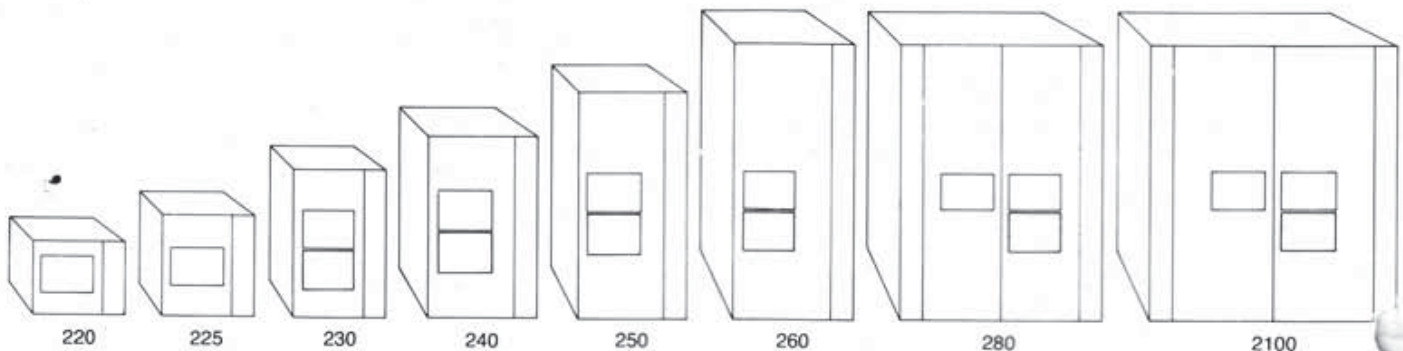

Kaso combines strength with beauty

**AK Document Firesafes
1 1/2 Hour Official Label**

KASO

DIMENSIONS AND WEIGHTS

MODEL	Outer dimensions			Inside dimensions			Door thickness	Wall thickness	No of shelves	Cubic Inch capacity	Approximate Weight LBS.
	h.	w.	d.	h.	w.	d.					
AKK 220 Document safe	21 5/8"	27"	23 5/8"	13 3/4"	19 1/8"	14 13/32"	5"	3 15/16"	1	3782	395
AKK 225 Document safe	29 1/2"	27"	23 5/8"	21 5/8"	19 1/8"	14 13/32"	5"	3 15/16"	2	5918	525
AKK 230 Document safe	43 5/16"	27"	23 5/8"	35 7/16"	19 1/8"	14 13/32"	5"	3 15/16"	3	9762	840
AKK 240 Document safe	53 1/8"	31 11/16"	25 3/8"	45 1/4"	23 13/16"	16 3/16"	5"	3 15/16"	3	17388	1280
AKK 250 Document safe	66 15/16"	31 11/16"	25 3/16"	59 1/16"	23 13/16"	16 3/16"	5"	3 15/11"	5	22757	1700
AKK 260 Document safe	80 11/16"	35 7/16"	29 1/8"	72 7/8"	27 9/16"	19 15/16"	5"	3 15/16"	5	40024	2090
AKK 280 Document safe	80 11/16"	59 1/16"	29 1/8"	72 7/8"	51 3/16"	19 15/16"	5"	3 15/16"	7	74252	2430
AKK 2100 Document safe	80 11/16"	72 1/16"	29 1/8"	72 7/8"	64 3/16"	19 15/16"	5"	3 15/16"	7	93105	2760

DOOR SWING PROJECTIONS

MODEL	A	B	C	D	E
220	27"	23 5/8"	50 25/64"	48 13/16"	23 5/8"
225	27"	23 5/8"	50 25/64"	48 13/16"	23 5/8"
230	27"	23 5/8"	50 25/64"	48 13/16"	23 5/8"
240	31 11/16"	25 25/64"	59 27/32"	55 1/8"	28 11/32"
250	31 11/16"	25 25/64"	59 27/32"	55 1/8"	28 11/32"
260	35 7/16"	29 21/64"	69 59/64"	70 7/8"	32 9/32"

MODEL	A	B	C	D	E	F
280	59 1/16"	29 1/8"	113 15/16"	56 5/16"	29 19/32"	27 5/8"
2100	72 3/64"	29 1/8"	99 7/32"	67 1/8"	35 29/32"	33 15/16"

All rights to alterations reserved.

In line with our policy always to provide the best in security, Kaso reserves the right to incorporate any improvements and alter any specifications without prior notice.