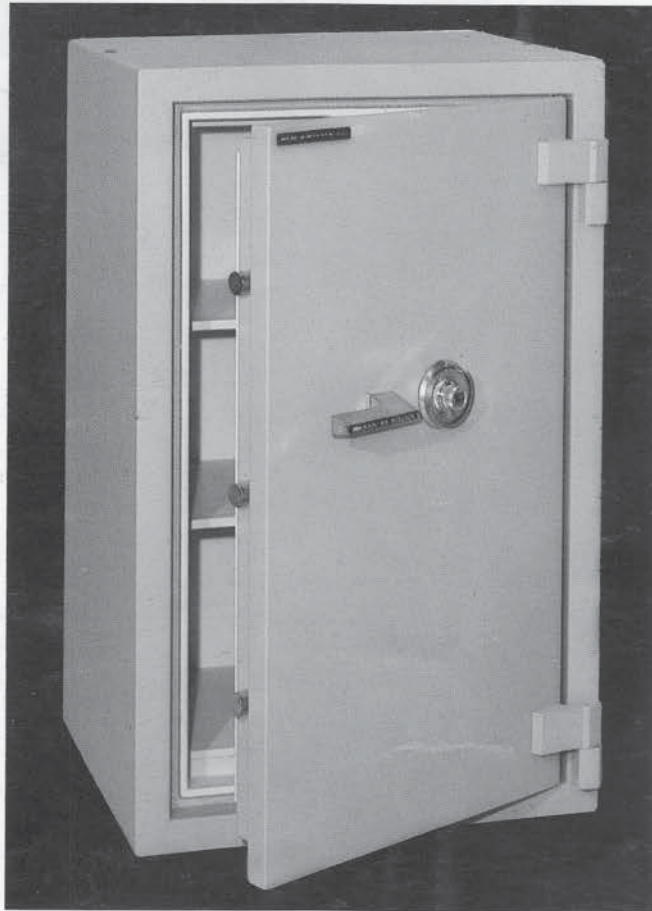

Kaso combines strength with beauty

**AK Document Firesafes
1 1/2 Hour Official Label**

KASO

DIMENSIONS AND WEIGHTS

MODEL	Outer dimensions			Inside dimensions			Door thickness	Wall thickness	No of shelves	Cubic Inch capacity	Approximate Weight LBS.
	h.	w.	d.	h.	w.	d.					
AKK 220 Document safe	21 5/8"	27"	23 5/8"	13 3/4"	19 1/8"	14 13/32"	5"	3 15/16"	1	3782	395
AKK 225 Document safe	29 1/2"	27"	23 5/8"	21 5/8"	19 1/8"	14 13/32"	5"	3 15/16"	2	5918	525
AKK 230 Document safe	43 5/16"	27"	23 5/8"	35 7/16"	19 1/8"	14 13/32"	5"	3 15/16"	3	9762	840
AKK 240 Document safe	53 1/8"	31 11/16"	25 3/8"	45 1/4"	23 13/16"	16 3/16"	5"	3 15/16"	3	17388	1280
AKK 250 Document safe	66 15/16"	31 11/16"	25 3/16"	59 1/16"	23 13/16"	16 3/16"	5"	3 15/11"	5	22757	1700
AKK 260 Document safe	80 11/16"	35 7/16"	29 1/8"	72 7/8"	27 9/16"	19 15/16"	5"	3 15/16"	5	40024	2090
AKK 280 Document safe	80 11/16"	59 1/16"	29 1/8"	72 7/8"	51 3/16"	19 15/16"	5"	3 15/16"	7	74252	2430
AKK 2100 Document safe	80 11/16"	72 1/16"	29 1/8"	72 7/8"	64 3/16"	19 15/16"	5"	3 15/16"	7	93105	2760

DOOR SWING PROJECTIONS

MODEL	A	B	C	D	E
220	27"	23 5/8"	50 25/64"	48 13/16"	23 5/8"
225	27"	23 5/8"	50 25/64"	48 13/16"	23 5/8"
230	27"	23 5/8"	50 25/64"	48 13/16"	23 5/8"
240	31 11/16"	25 25/64"	59 27/32"	55 1/8"	28 11/32"
250	31 11/16"	25 25/64"	59 27/32"	55 1/8"	28 11/32"
260	35 7/16"	29 21/64"	69 59/64"	70 7/8"	32 9/32"

MODEL	A	B	C	D	E	F
280	59 1/16"	29 1/8"	113 15/16"	56 5/16"	29 19/32"	27 5/8"
2100	72 3/64"	29 1/8"	99 7/32"	67 1/8"	35 29/32"	33 15/16"

All rights to alterations reserved.

In line with our policy always to provide the best in security, Kaso reserves the right to incorporate any improvements and alter any specifications without prior notice.