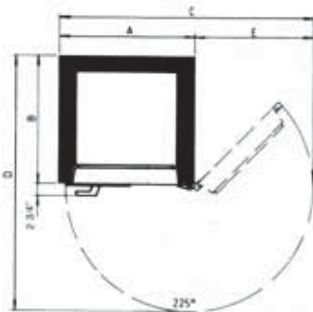

Kaso combines strength with beauty

**AK Document Firesafes
1 1/2 Hour Official Label**

KASO

DIMENSIONS AND WEIGHTS

MODEL	Outer dimensions			Inside dimensions			Door thickness	Wall thickness	No of shelves	Cubic Inch capacity	Approximate Weight LBS.
	h.	w.	d.	h.	w.	d.					
AKK 220 Document safe	21 5/8"	27"	23 5/8"	13 3/4"	19 1/8"	14 13/32"	5"	3 15/16"	1	3782	395
AKK 225 Document safe	29 1/2"	27"	23 5/8"	21 5/8"	19 1/8"	14 13/32"	5"	3 15/16"	2	5918	525
AKK 230 Document safe	43 5/16"	27"	23 5/8"	35 7/16"	19 1/8"	14 13/32"	5"	3 15/16"	3	9762	840
AKK 240 Document safe	53 1/8"	31 11/16"	25 3/8"	45 1/4"	23 13/16"	16 3/16"	5"	3 15/16"	3	17388	1280
AKK 250 Document safe	66 15/16"	31 11/16"	25 3/16"	59 1/16"	23 13/16"	16 3/16"	5"	3 15/11"	5	22757	1700
AKK 260 Document safe	80 11/16"	35 7/16"	29 1/8"	72 7/8"	27 9/16"	19 15/16"	5"	3 15/16"	5	40024	2090
AKK 280 Document safe	80 11/16"	59 1/16"	29 1/8"	72 7/8"	51 3/16"	19 15/16"	5"	3 15/16"	7	74252	2430
AKK 2100 Document safe	80 11/16"	72 1/16"	29 1/8"	72 7/8"	64 3/16"	19 15/16"	5"	3 15/16"	7	93105	2760

DOOR SWING PROJECTIONS

MODEL	A	B	C	D	E
220	27"	23 5/8"	50 25/64"	48 13/16"	23 5/8"
225	27"	23 5/8"	50 25/64"	48 13/16"	23 5/8"
230	27"	23 5/8"	50 25/64"	48 13/16"	23 5/8"
240	31 11/16"	25 25/64"	59 27/32"	55 1/8"	28 11/32"
250	31 11/16"	25 25/64"	59 27/32"	55 1/8"	28 11/32"
260	35 7/16"	29 21/64"	69 59/64"	70 7/8"	32 9/32"

MODEL	A	B	C	D	E	F
280	59 1/16"	29 1/8"	113 15/16"	56 5/16"	29 19/32"	27 5/8"
2100	72 3/64"	29 1/8"	99 7/32"	67 1/8"	35 29/32"	33 15/16"

All rights to alterations reserved.

In line with our policy always to provide the best in security, Kaso reserves the right to incorporate any improvements and alter any specifications without prior notice.