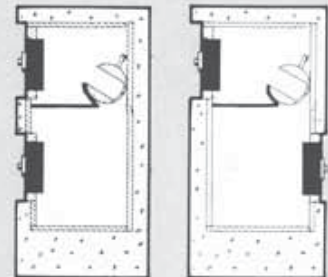

#### OPTIONAL DOOR ARRANGEMENT

DOORS SAME SIDE

DOORS OPPOSITE FOR THRU-THE-WALL OPERATIONS

Model	OUTSIDE DIMENSIONS				UPPER DEPOSIT SECTION		LOWER RECEIVING SECTION (Useable Space)				
	High	Wide	Deep	Weight	Clear Door Opening	Package Size	Clear Door Opening	High	Wide	Deep	Cubic In.
D4000	36	24	24	1900	12 x 12	3½ x 5 x 11	12 x 12	17	12	15	3060
D6000	40	24	24	2000	12 x 12	3½ x 5 x 11	14 x 14	17½	14	16	3920
D8000	56	24	24	2950	12 x 12	4½ x 7 x 11	14 x 14	24	14	16	5376
D10000	66	24	24	3450	12 x 12	4½ x 7 x 11	14 x 14	40	14	16	8960