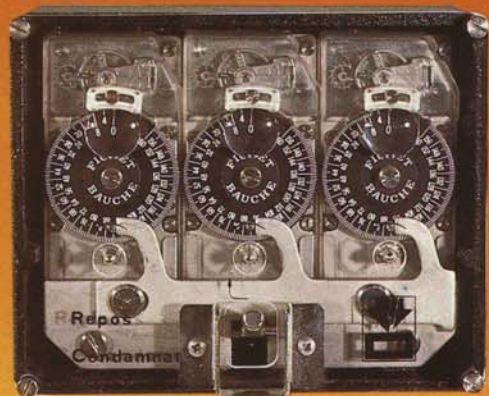

GC 68 BANKERS QUALITY SAFES

WALLS

All the walls of these safes have a **total thickness of 153 mm (6")** and are formed of a complex material called "Complexe GC", which adds Volcanite-two to the traditional and well-proven protection of Fichet-Bauche safes in an overlapping structure which increases the difficulties confronting the burglar.

DOOR

The door has a total thickness of 216 mm (8 1/2"), giving an **actual protective thickness of 153 mm (6")**, which is further reinforced in comparison with the walls, particularly in front of the locking and combination mechanisms.

It is mounted on external pivots, which enable it to be opened through 180°.

LOCKING

The principal locking mechanism is an "NS" pump lock. This high security lock is operated by a short key. It is linked to our "Monocommande" combination lock, which offers a total of **63 million real and different possible combinations**, thus ensuring that the secret of the lock is kept. These two mechanisms are protected by the whole of the door's defences.

The three largest models can also be fitted with a **time lock** with three chronometers, which allows the safe door to be immobilised for a period determined by the user; this may be as long as **160 hours**.