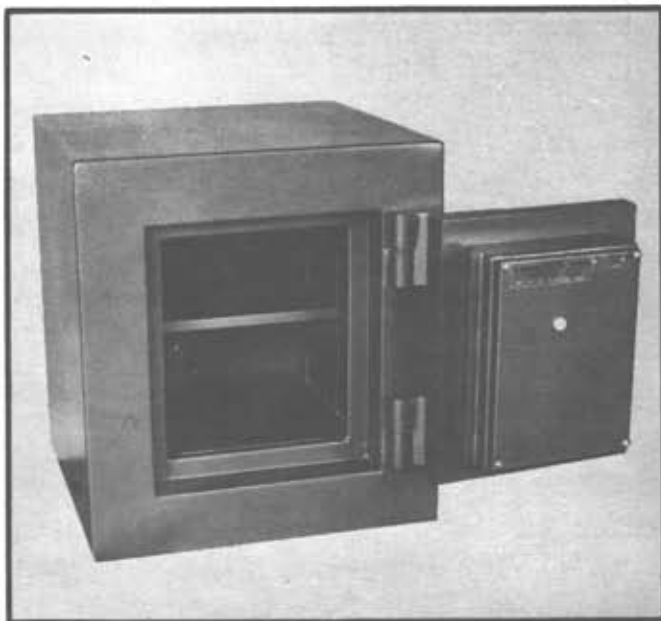

# *"The Cub"* Home & Office Safes by Bischoff Security

## *"The Cub" Features:*

- Budget Priced for Home & Office
- Easily Concealed
- Insurance Rated
- Fire Protection
- Burglary Rated
- Underwriters Laboratory Label TL15
- Relocking Devices
- 5" Door/4" Body
- 7 Sizes Available

## *"The Cub" Shown:*

Interior      13x12x12  
Exterior      20x18x19  
Weight        650 lbs. With Adjustable Shelf