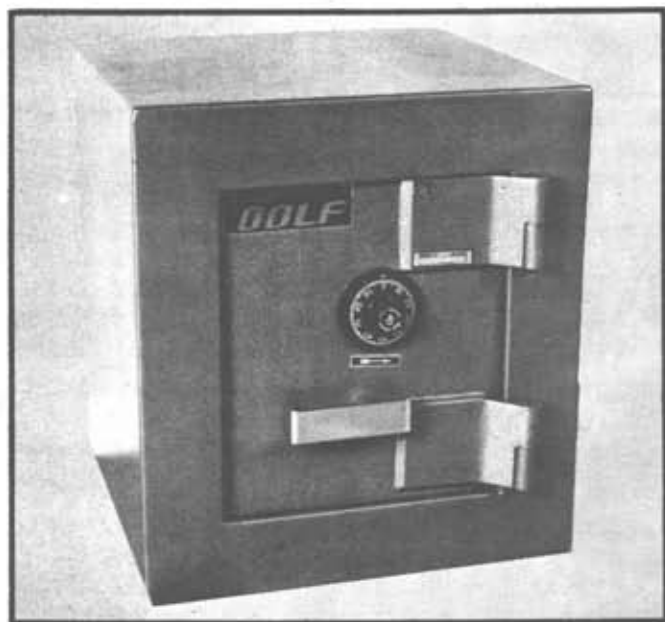

# *"The Cub"* Home & Office Safes by Bischoff Security

## *"The Cub" Features:*

- Budget Priced for Home & Office
- Easily Concealed
- Insurance Rated
- Fire Protection
- Burglary Rated
- Underwriters Laboratory Label TL15
- Relocking Devices
- 5" Door/4" Body
- 7 Sizes Available

## *"The Cub" Shown:*

Interior      13x12x12  
Exterior      20x18x19  
Weight        650 lbs. With Adjustable Shelf